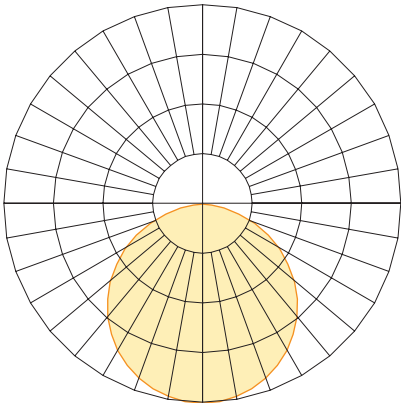

Ordering Information

EDGE-CHAN-SLV-6.5
Silver Anodized Aluminum
Extrusion, 6.5' Lengths

EDGE-LNS-OP-6.5
Opal Lens, 6.5' Lengths

EDGE-EC-01
Solid End Cap

EDGE-EC-02
Powerfeed End Cap

Photometrics (based on 30K HO)

EDGE WITH 3000K
Delivered Lumens per foot: 59
Watts per foot: 3.3
CRI : 98
Peak Candela: 21.7

Diode Visibility

Opal lens