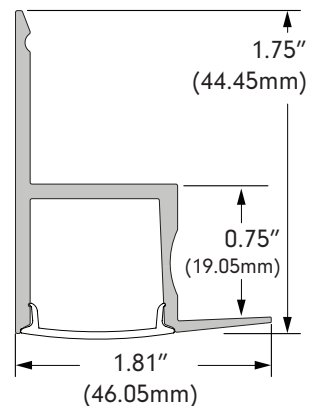

EDGE
Design Guide

Profile & Dimensions

Available TivoTape Options - Indoor

DEFINE
LB
SB
HO

ELITE
SB
HO
VHO

ELITE+
Standard
Pro
Vision
Flow

FUSE24
RGB
RGBW

FUSE12
PIXEL RGB

Ordering Information

EDGE-CHAN-SLV-6.5
Silver Anodized Aluminum
Extrusion, 6.5' Lengths

EDGE-LNS-OP-6.5
Opal Lens, 6.5' Lengths

EDGE-EC-01
Solid End Cap

EDGE-EC-02
Powerfeed End Cap

Photometrics (based on 30K HO)

EDGE WITH 3000K
Delivered Lumens per foot: 59
Watts per foot: 3.3
CRI : 98
Peak Candela: 21.7

Diode Visibility

Opal lens